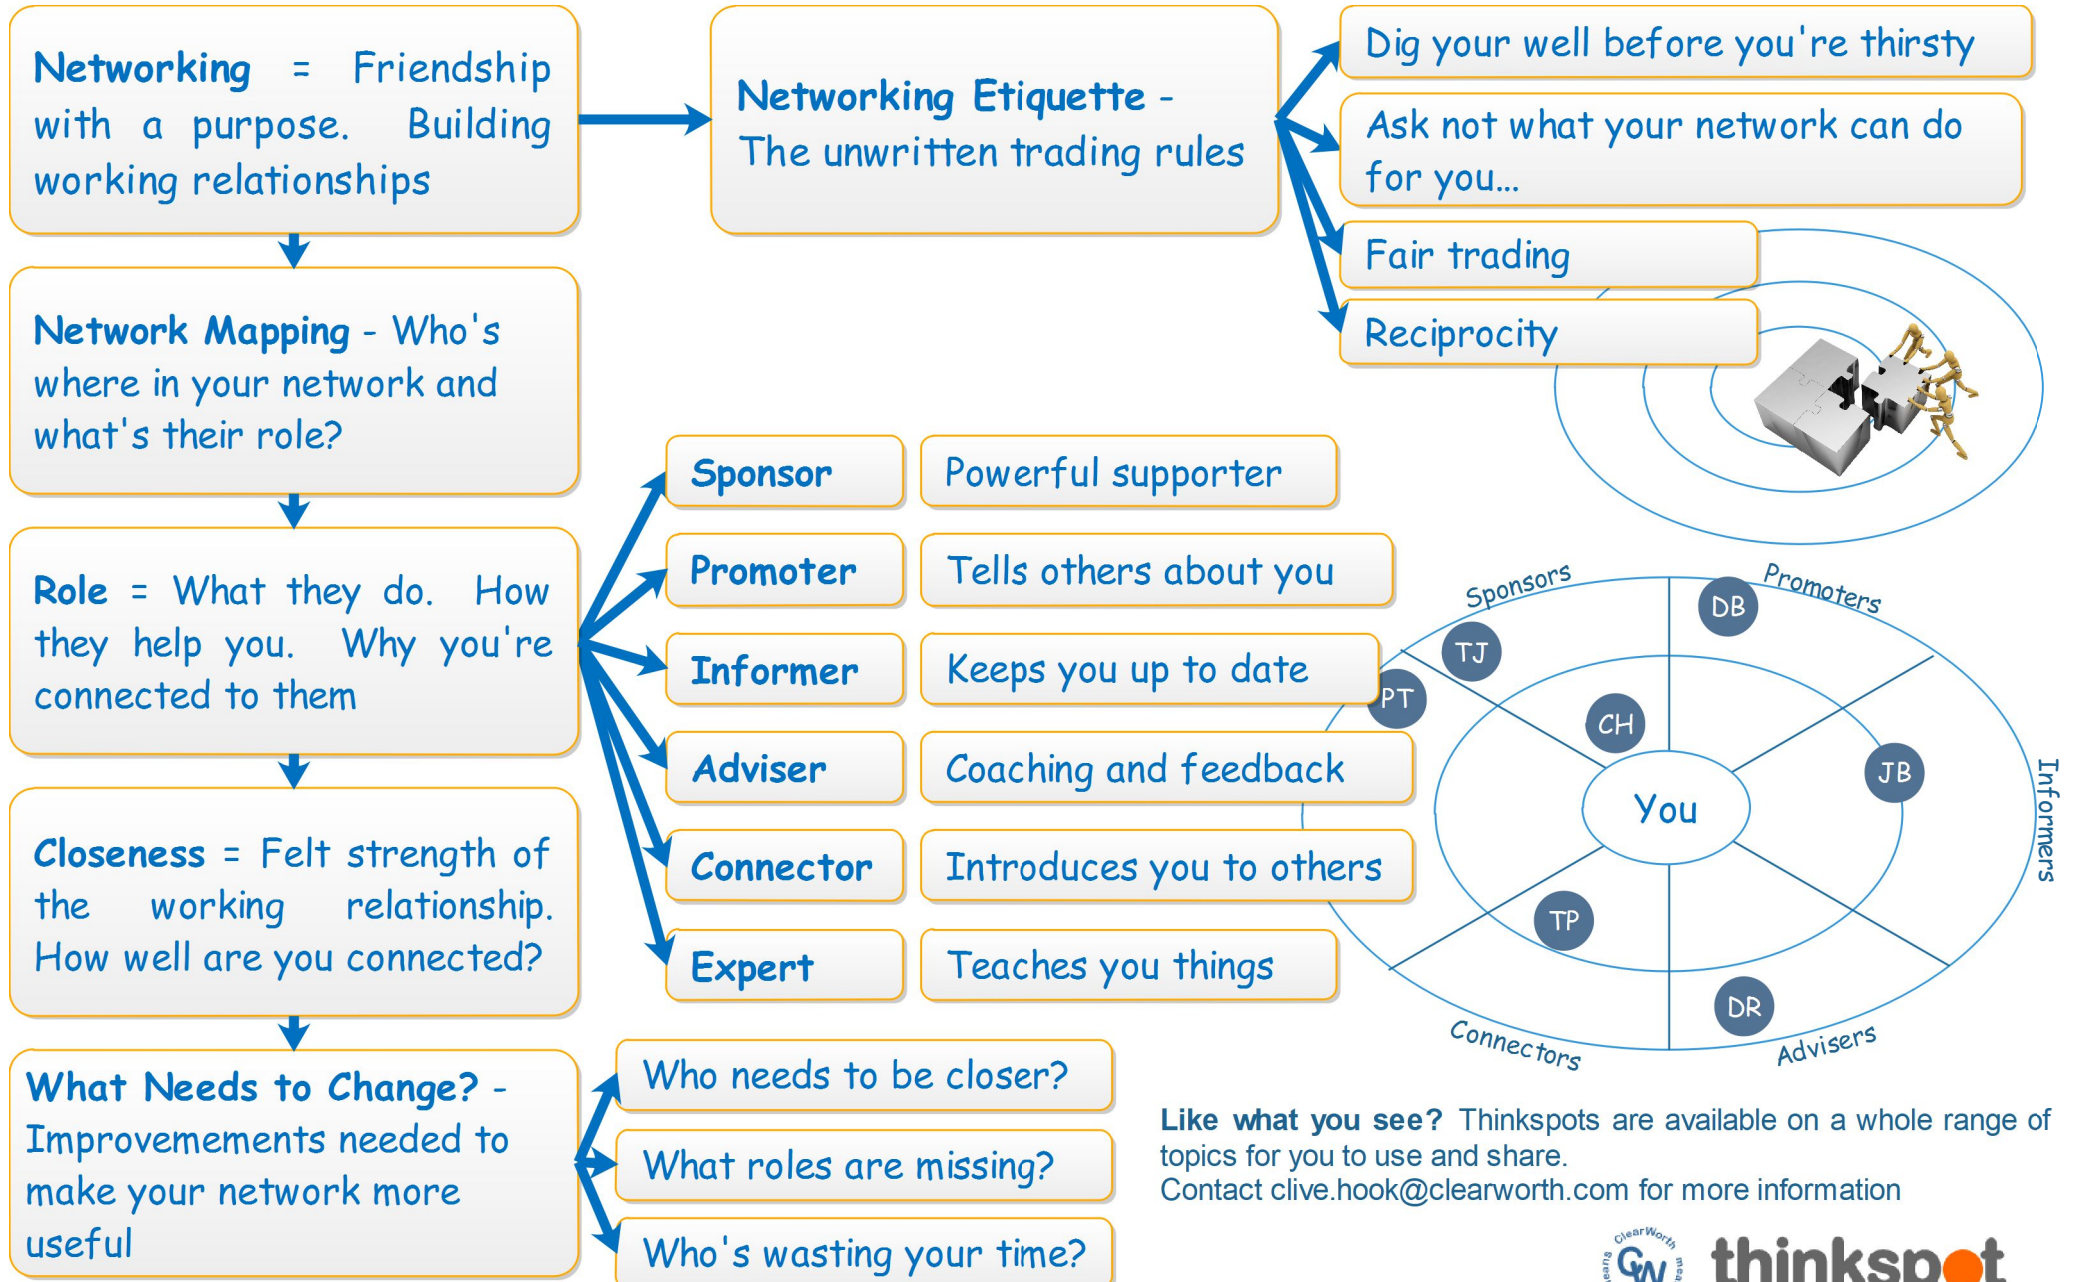

Who's On Your Side? - Mapping Your Work Wide Web

Like what you see? Thinkspots are available on a whole range of topics for you to use and share. Contact clive.hook@clearworth.com for more information